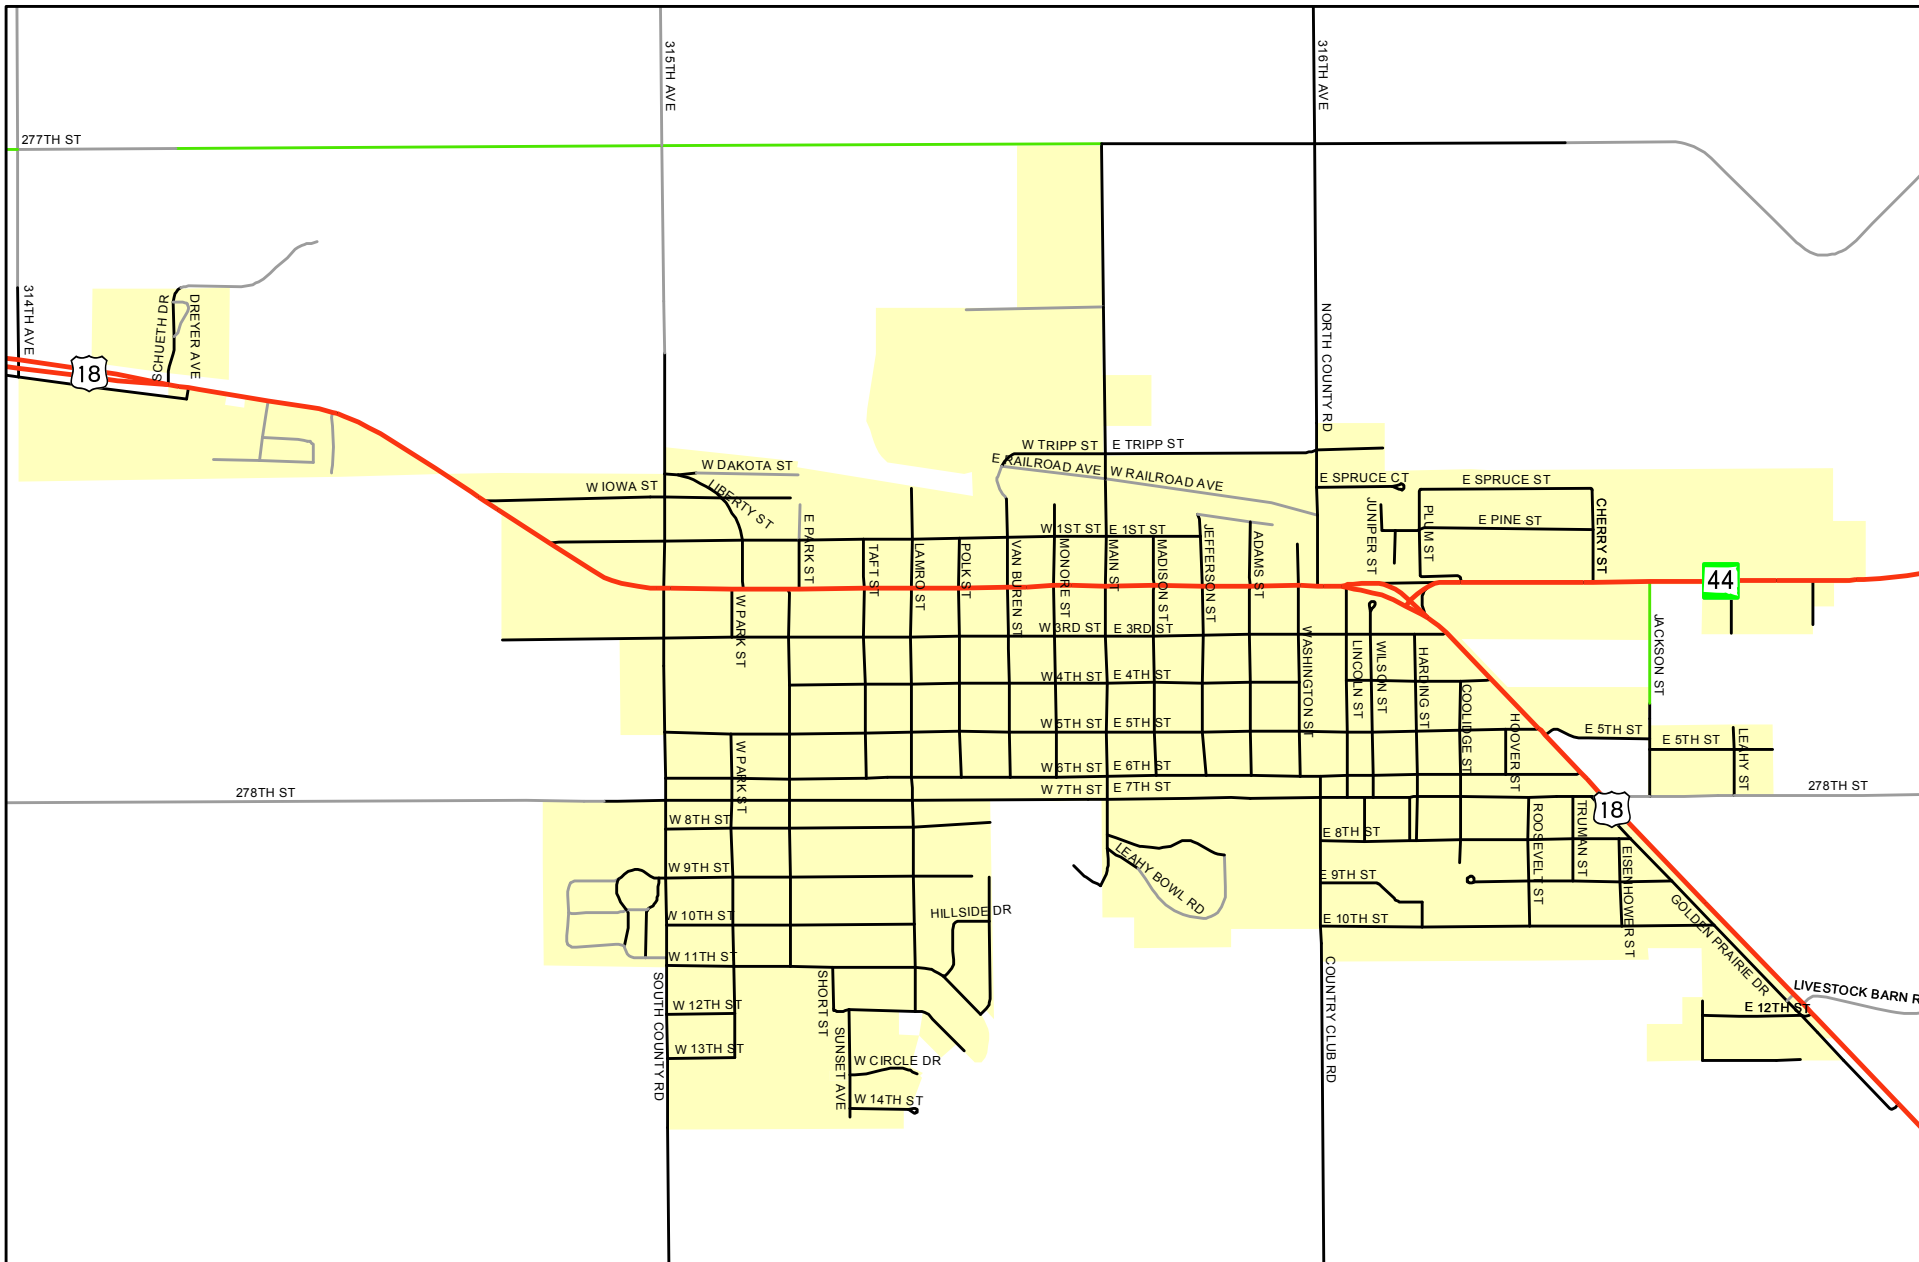

CITY OF WINNER

Tripp County, South Dakota
Basic Road Map

Legend

- HIGHWAY
- HARD SURFACE
- GRAVEL
- LOW MAINTENANCE
- CITY LIMIT

SOURCE: SDDOT GPS Road Centerline