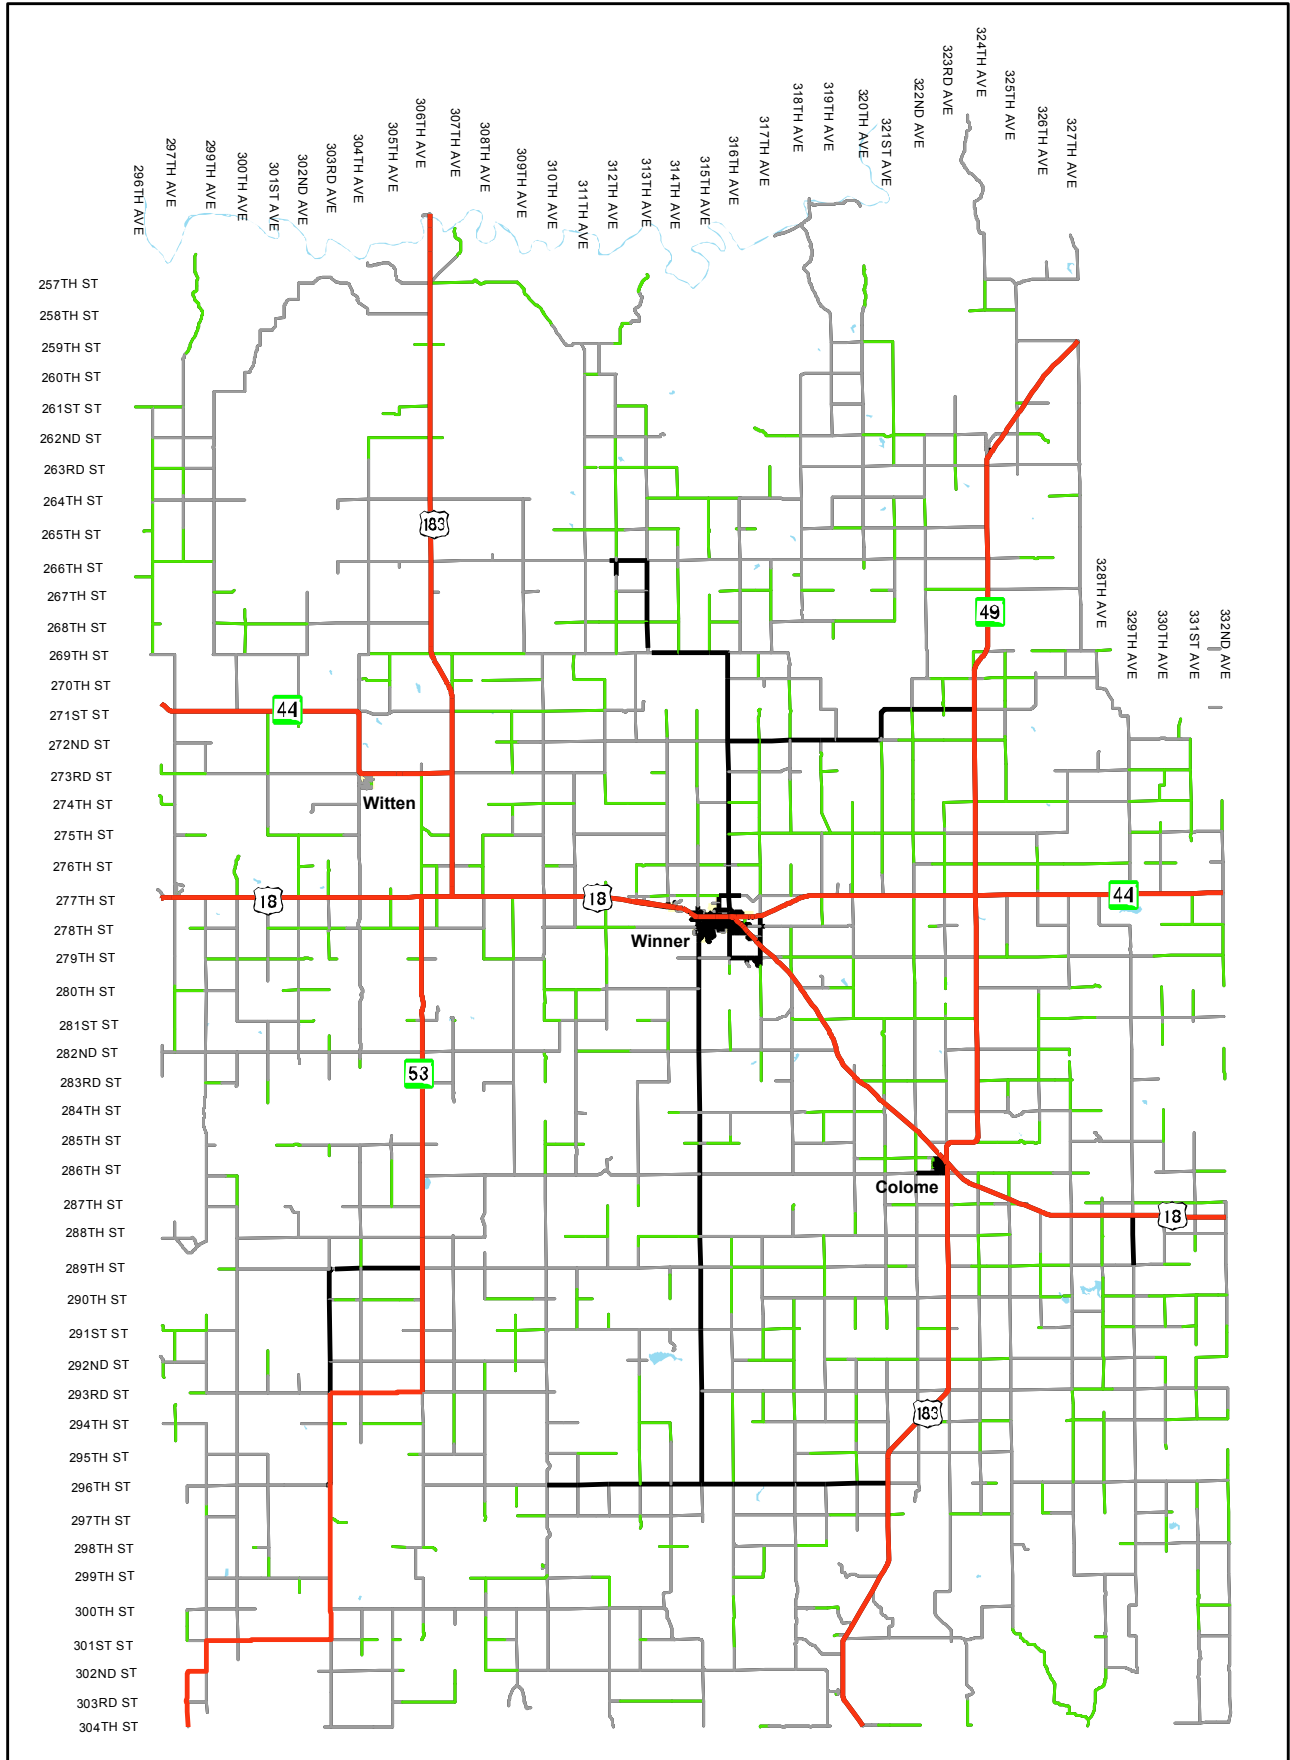

# TRIPP COUNTY, SOUTH DAKOTA

## Basic Highway Map

This map is intended for general planning purposes only. This map may or may not accurately represent the actual conditions as they exist today. Any decisions made using this map should be field verified.

SOURCE: SDDOT GPS Road Centerline

**Legend**

- HIGHWAY
- HARD SURFACE
- GRAVEL
- LOW MAINTENANCE
- CITY ROAD
- WATER
- CITY LIMIT