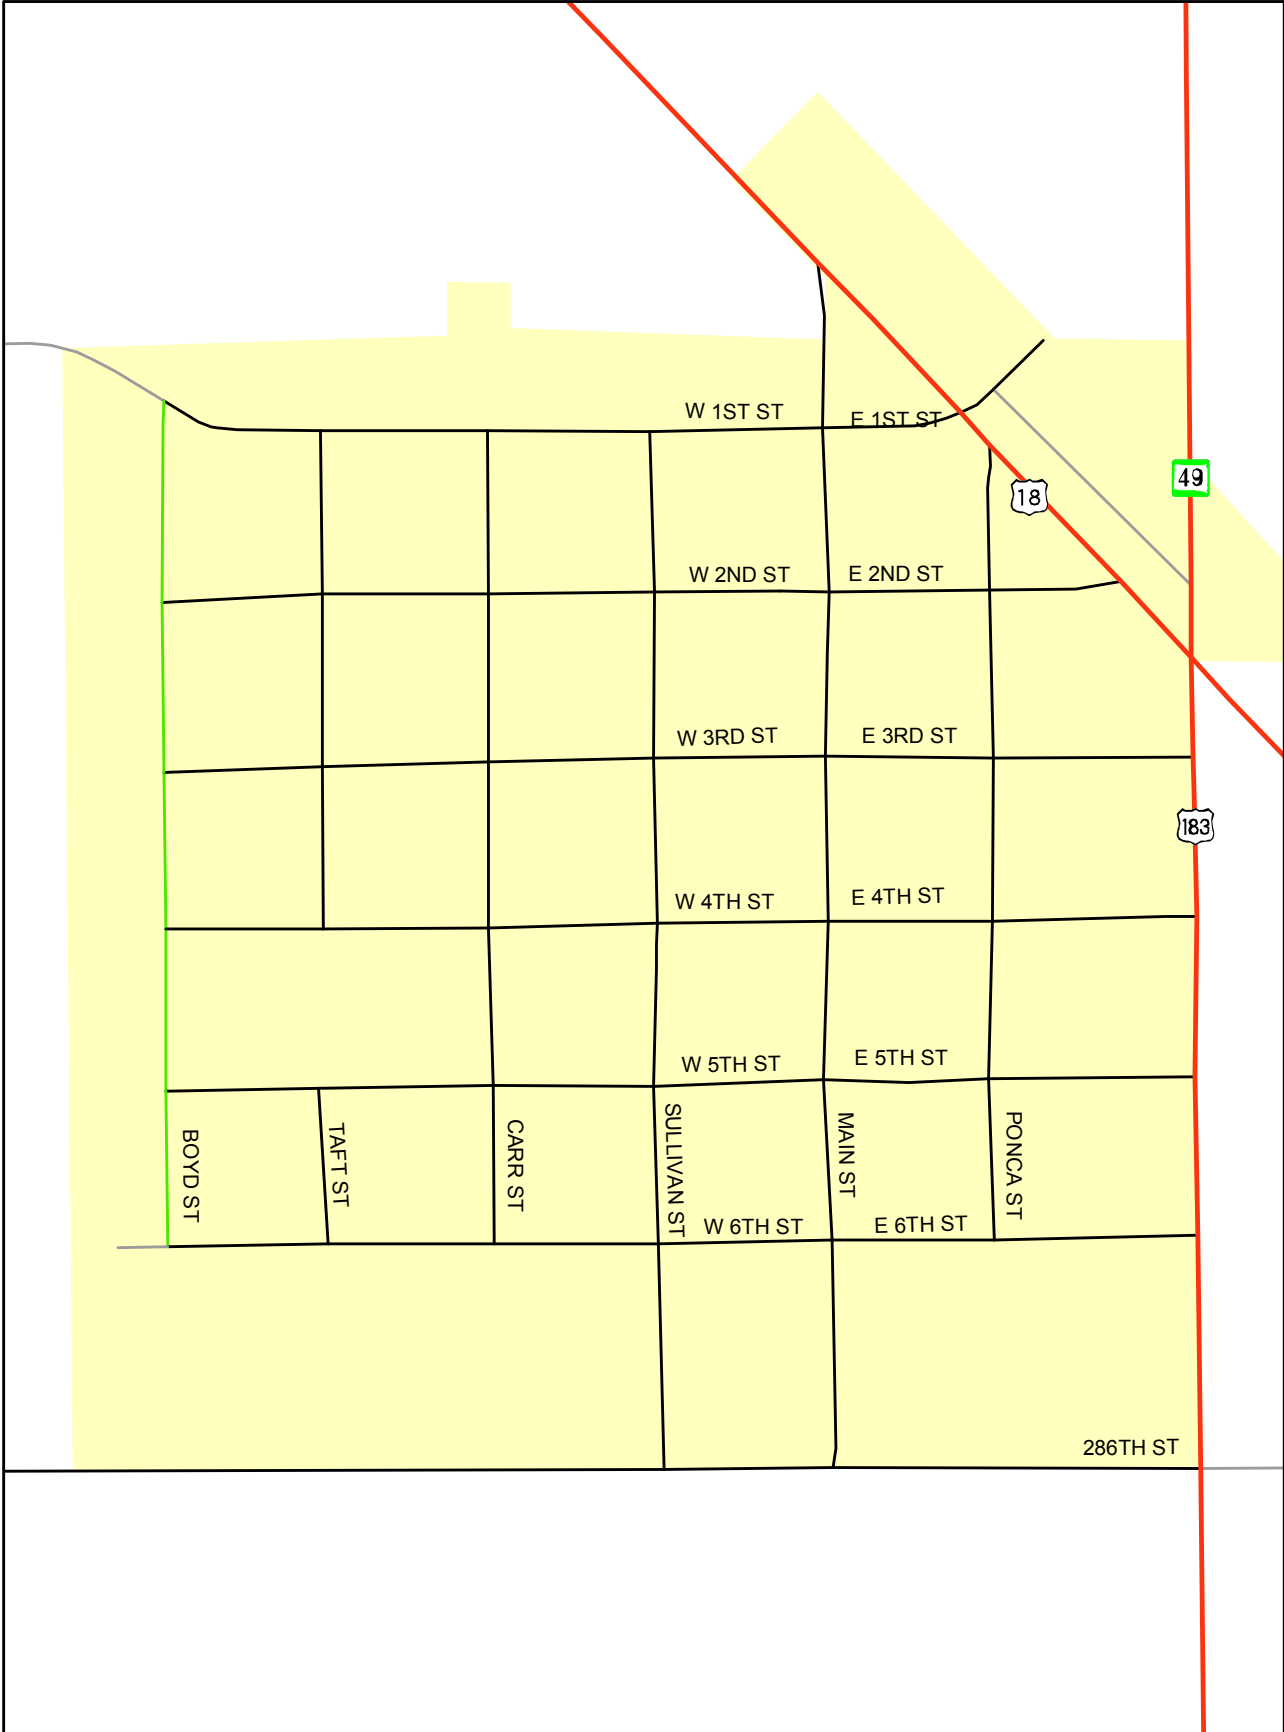

CITY OF COLOME

Tripp County, South Dakota
Basic Road Map

This map is intended for general planning purposes only. This map may or may not accurately represent the actual conditions as they exist today. Any decisions made using this map should be field verified.

SOURCE: SDDOT GPS Road Centerline

- Legend**
- HIGHWAY
 - HARD SURFACE
 - GRAVEL
 - LOW MAINTENANCE
 - CITY LIMIT