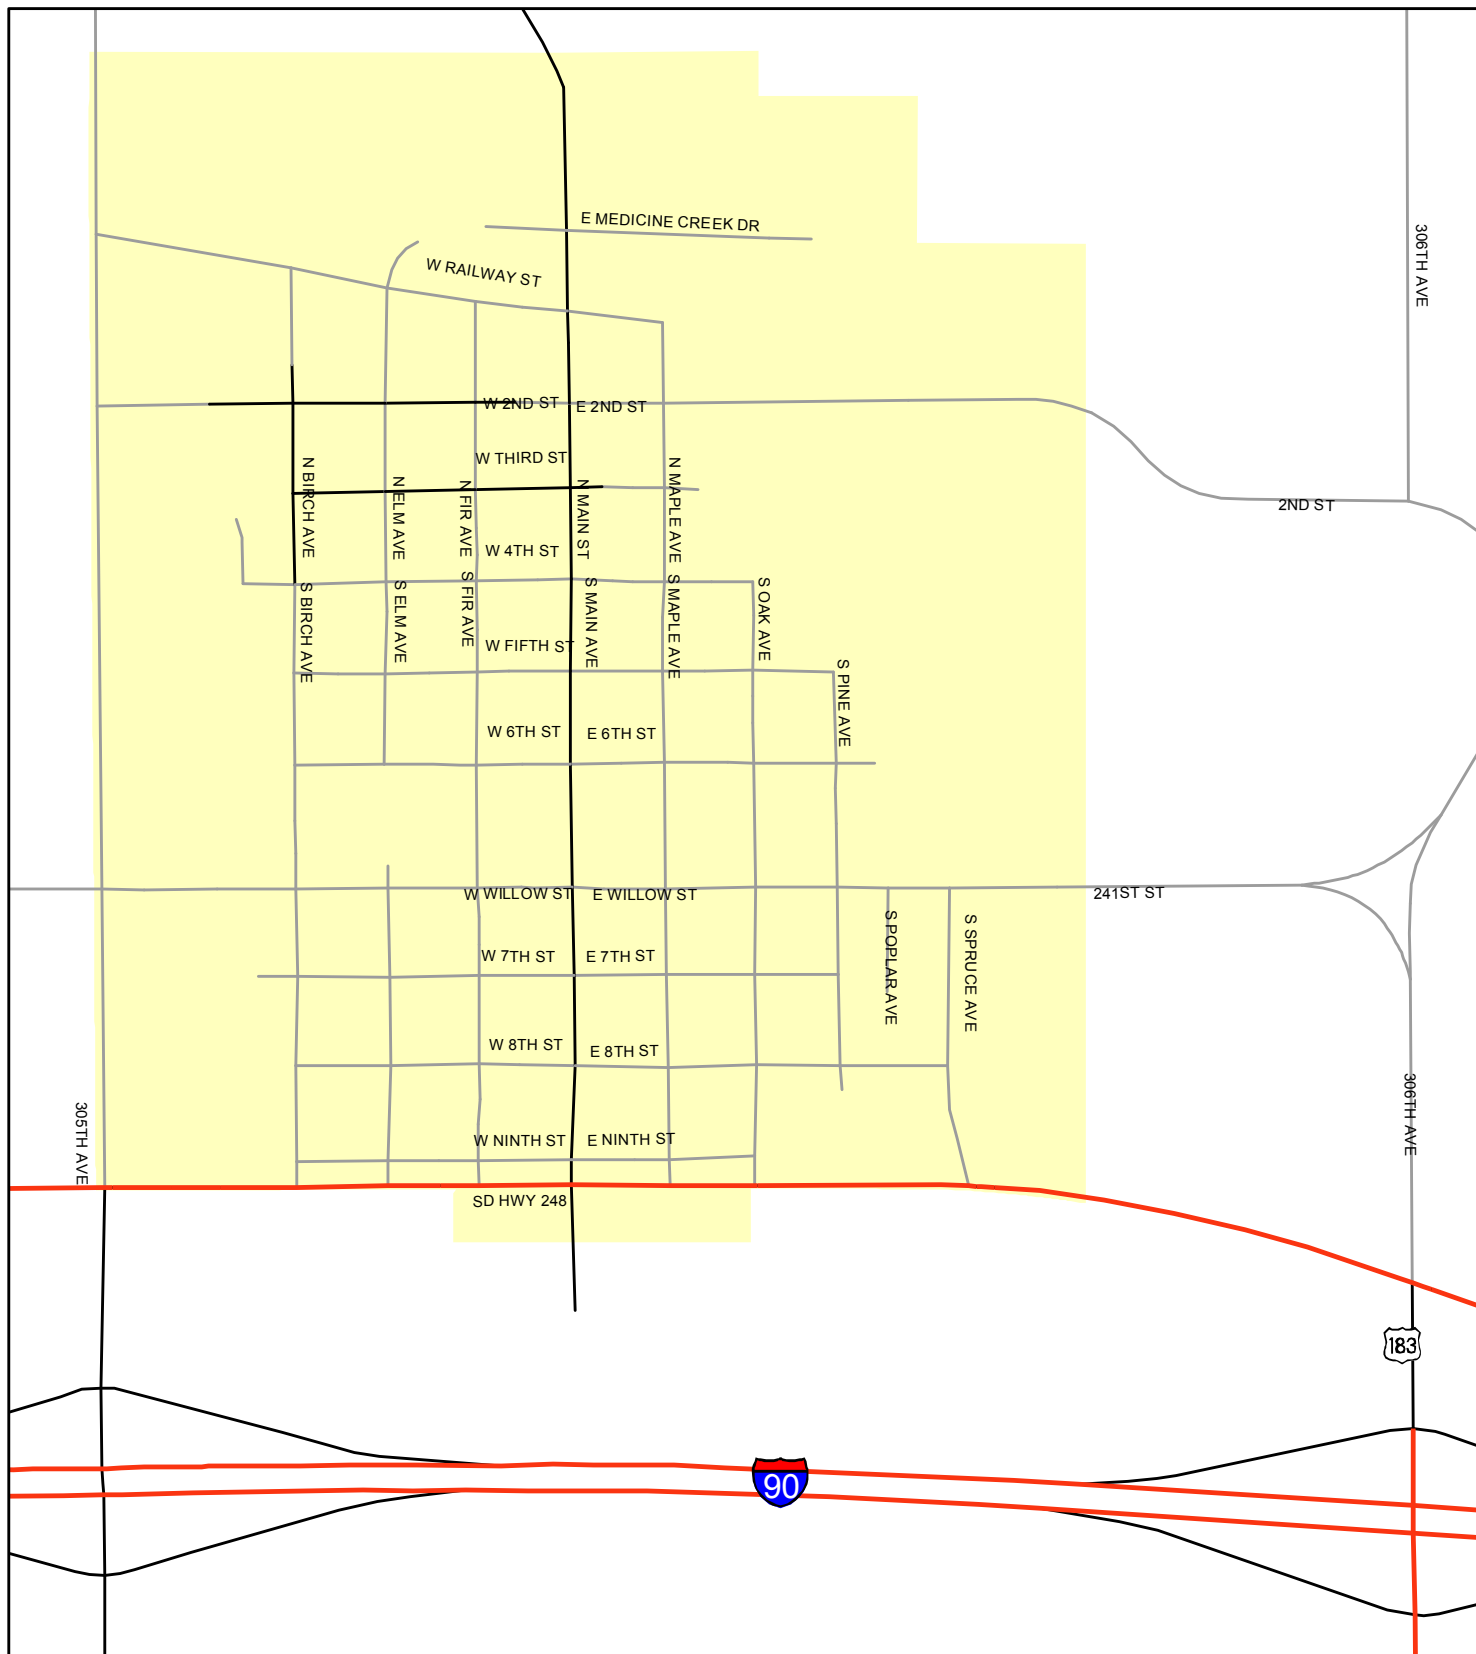

CITY OF PRESHO

Lyman County, South Dakota

Basic Road Map

Legend

- INTERSTATE/HIGHWAY
- HARD SURFACE
- GRAVEL
- LOW MAINTENANCE
- WATER
- CITY LIMIT

This map is intended for general planning purposes only. This map may or may not accurately represent the actual conditions as they exist today. Any decisions made using this map should be field verified.

SOURCE: SDDOT GPS Road Centerline