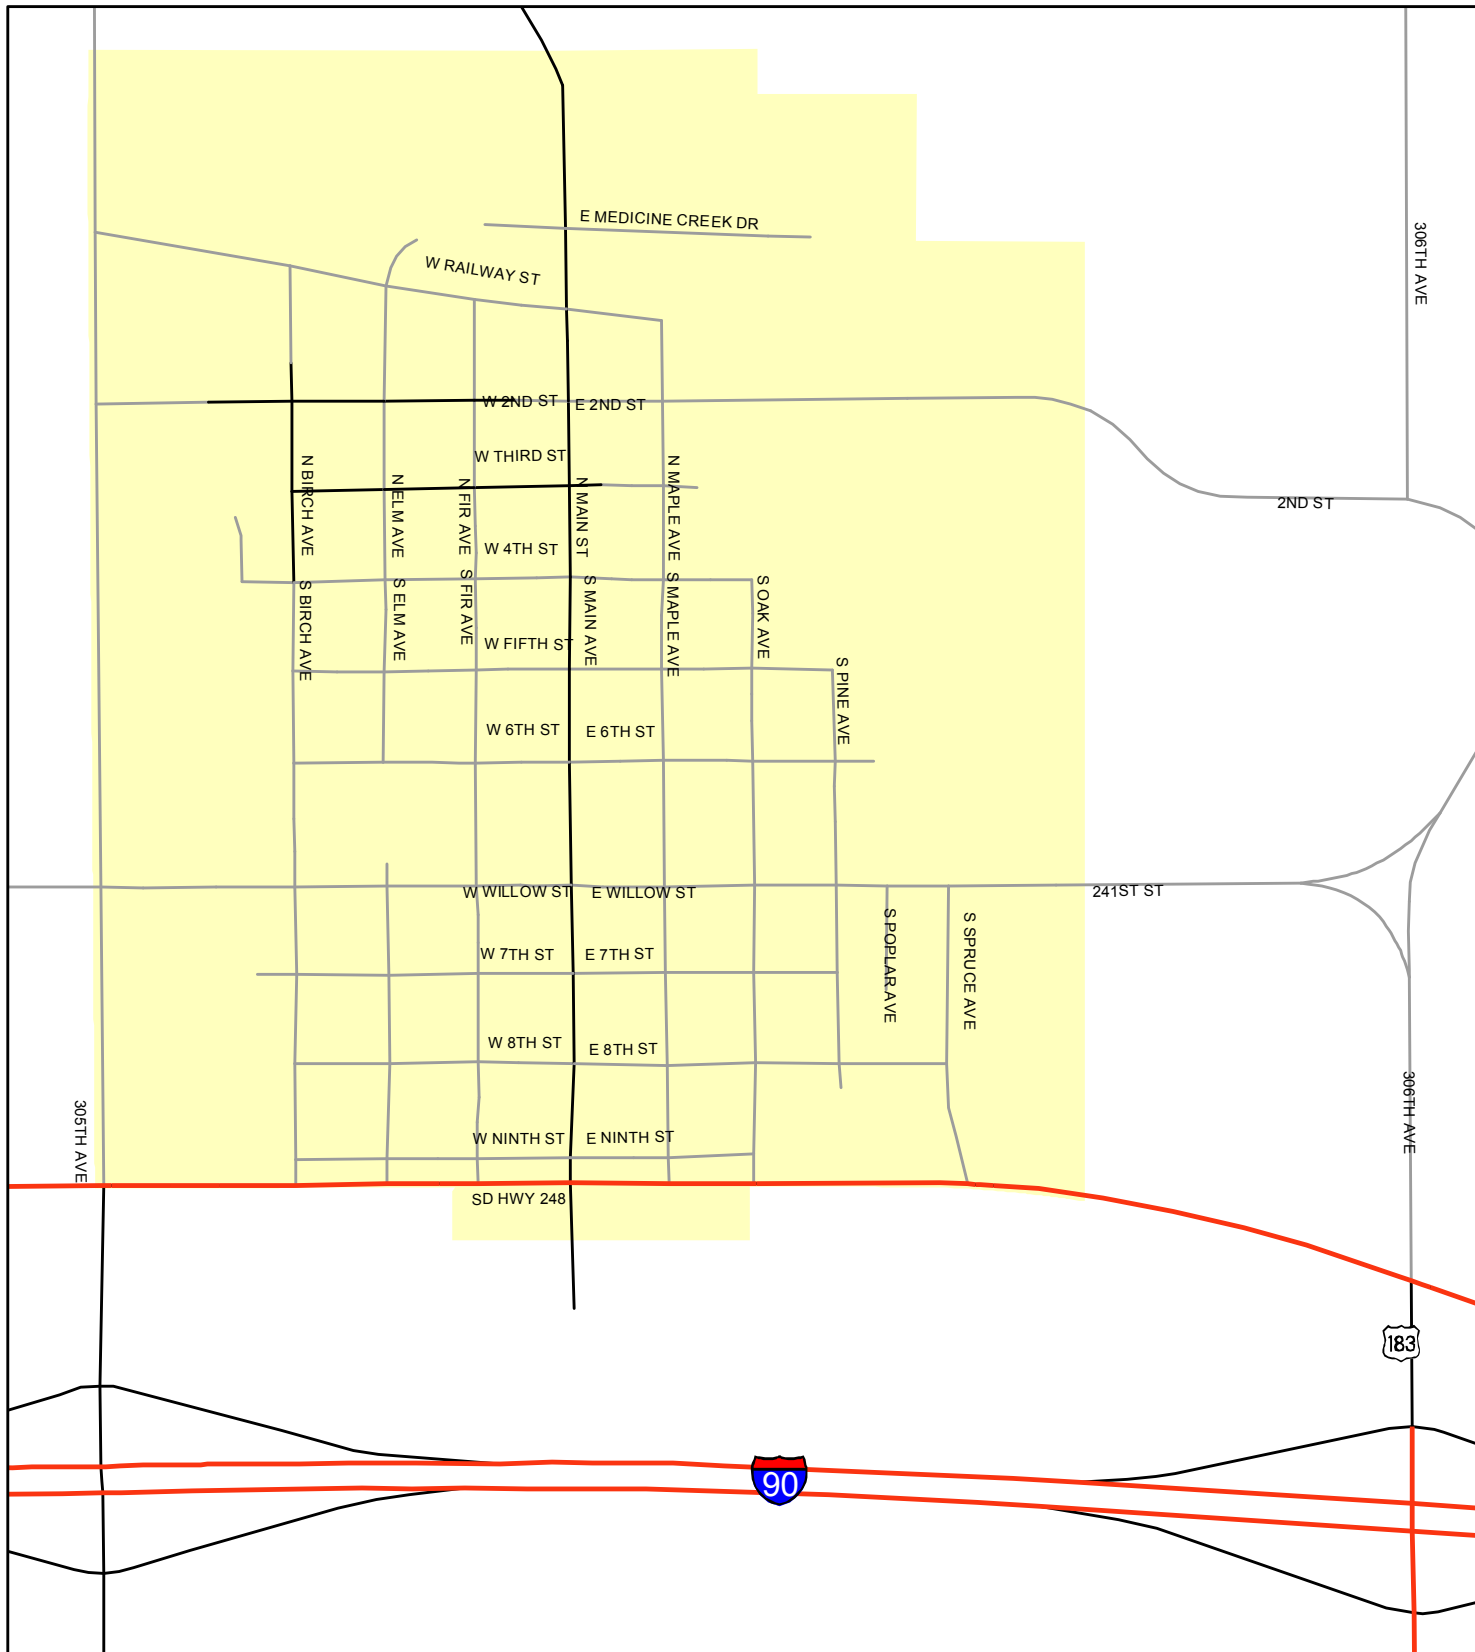

# CITY OF PRESHO

Lyman County, South Dakota

## Basic Road Map

**Legend**

- INTERSTATE/HIGHWAY
- HARD SURFACE
- GRAVEL
- LOW MAINTENANCE
- WATER
- CITY LIMIT

This map is intended for general planning purposes only. This map may or may not accurately represent the actual conditions as they exist today. Any decisions made using this map should be field verified.

SOURCE: SDDOT GPS Road Centerline