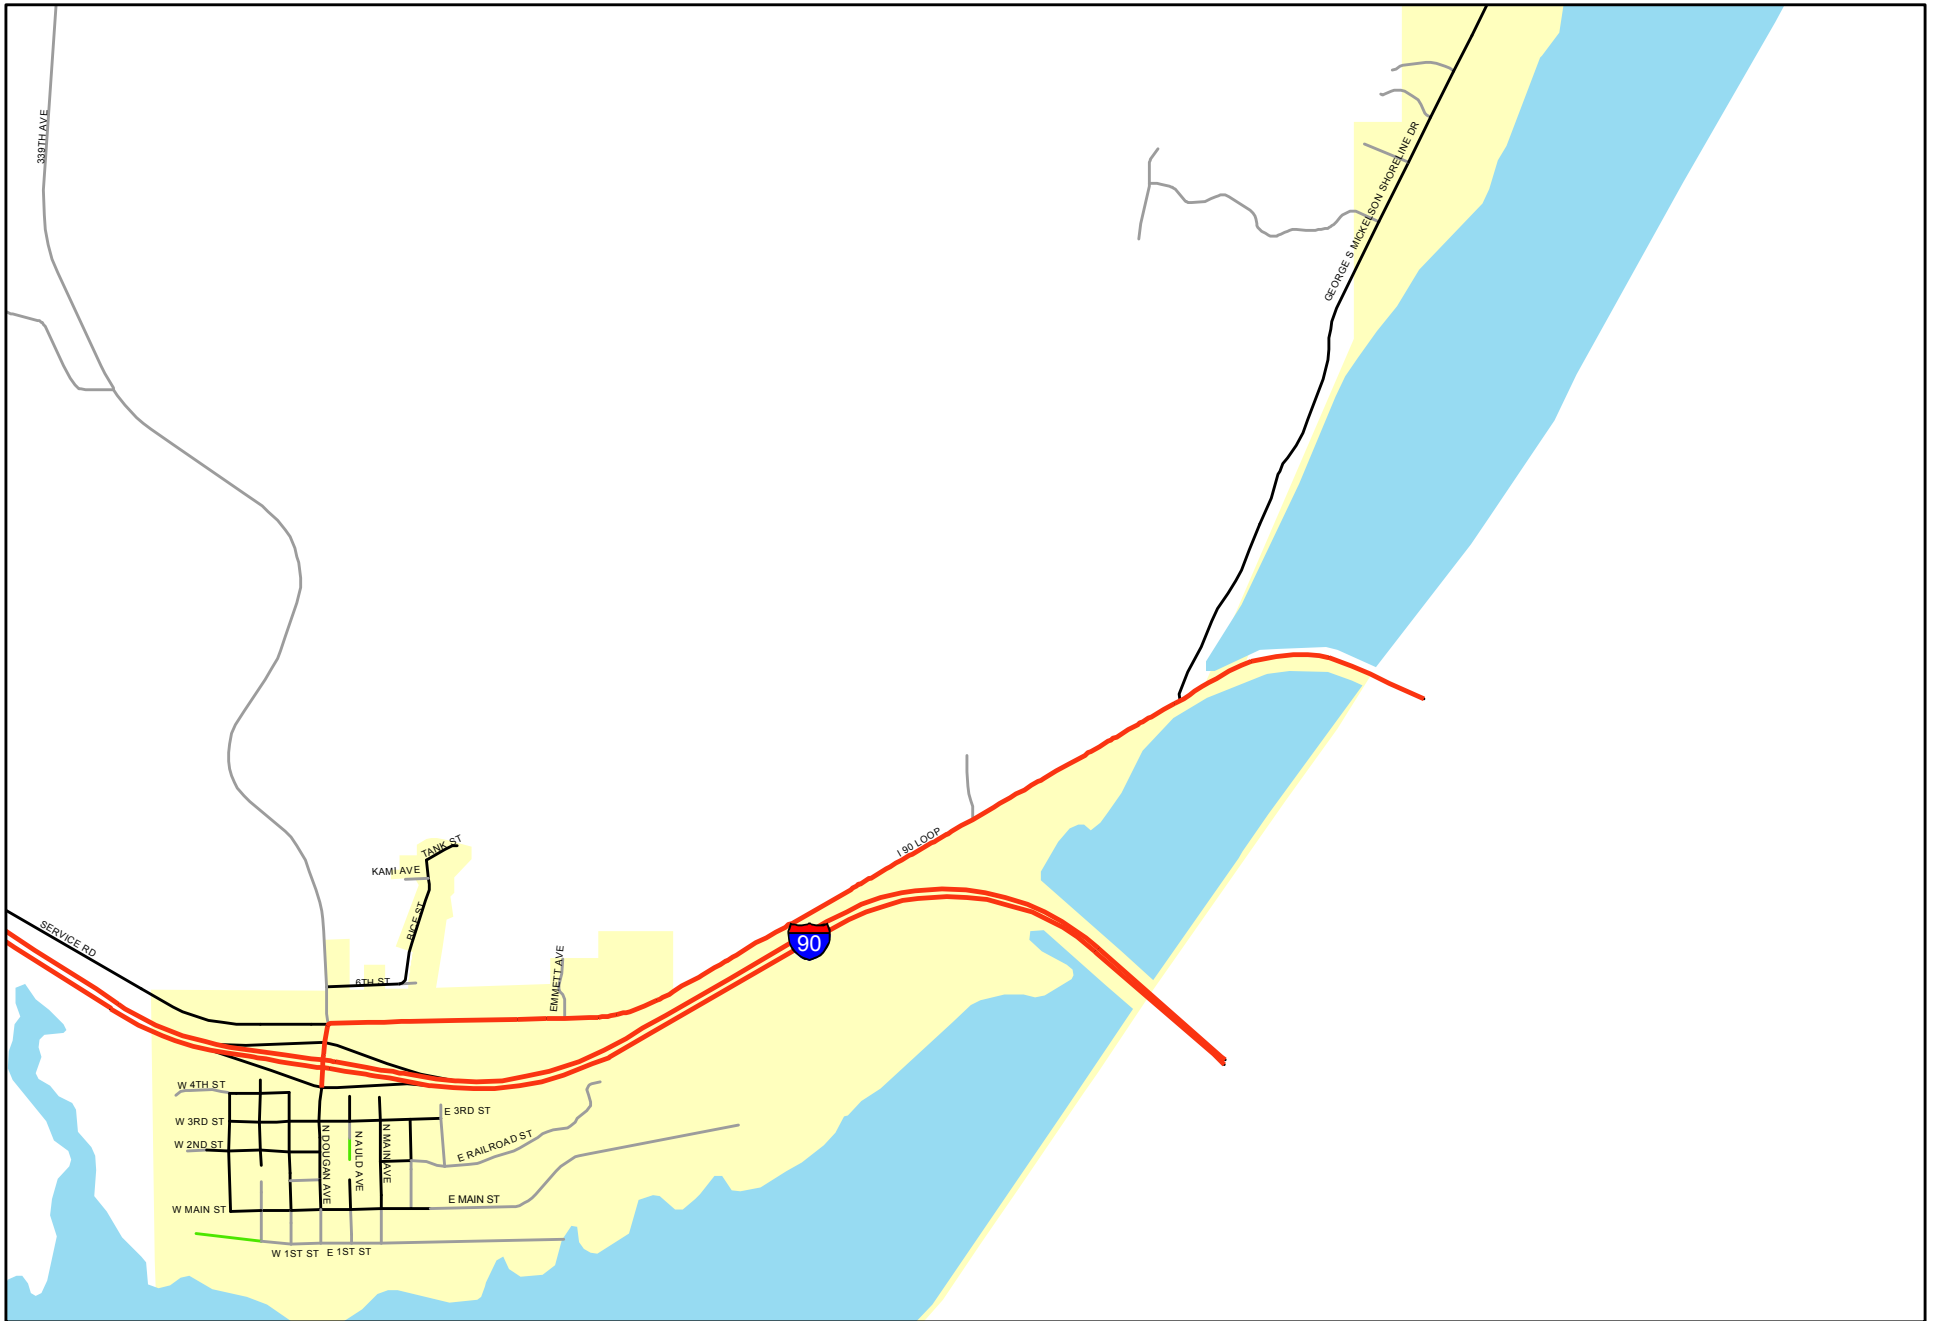

TOWN OF OACOMA

Lyman County, South Dakota
Basic Road Map

SOURCE: SDDOT GPS Road Centerline

Legend

- INTERSTATE/HIGHWAY
- HARD SURFACE
- GRAVEL
- LOW MAINTENANCE
- WATER
- CITY LIMIT