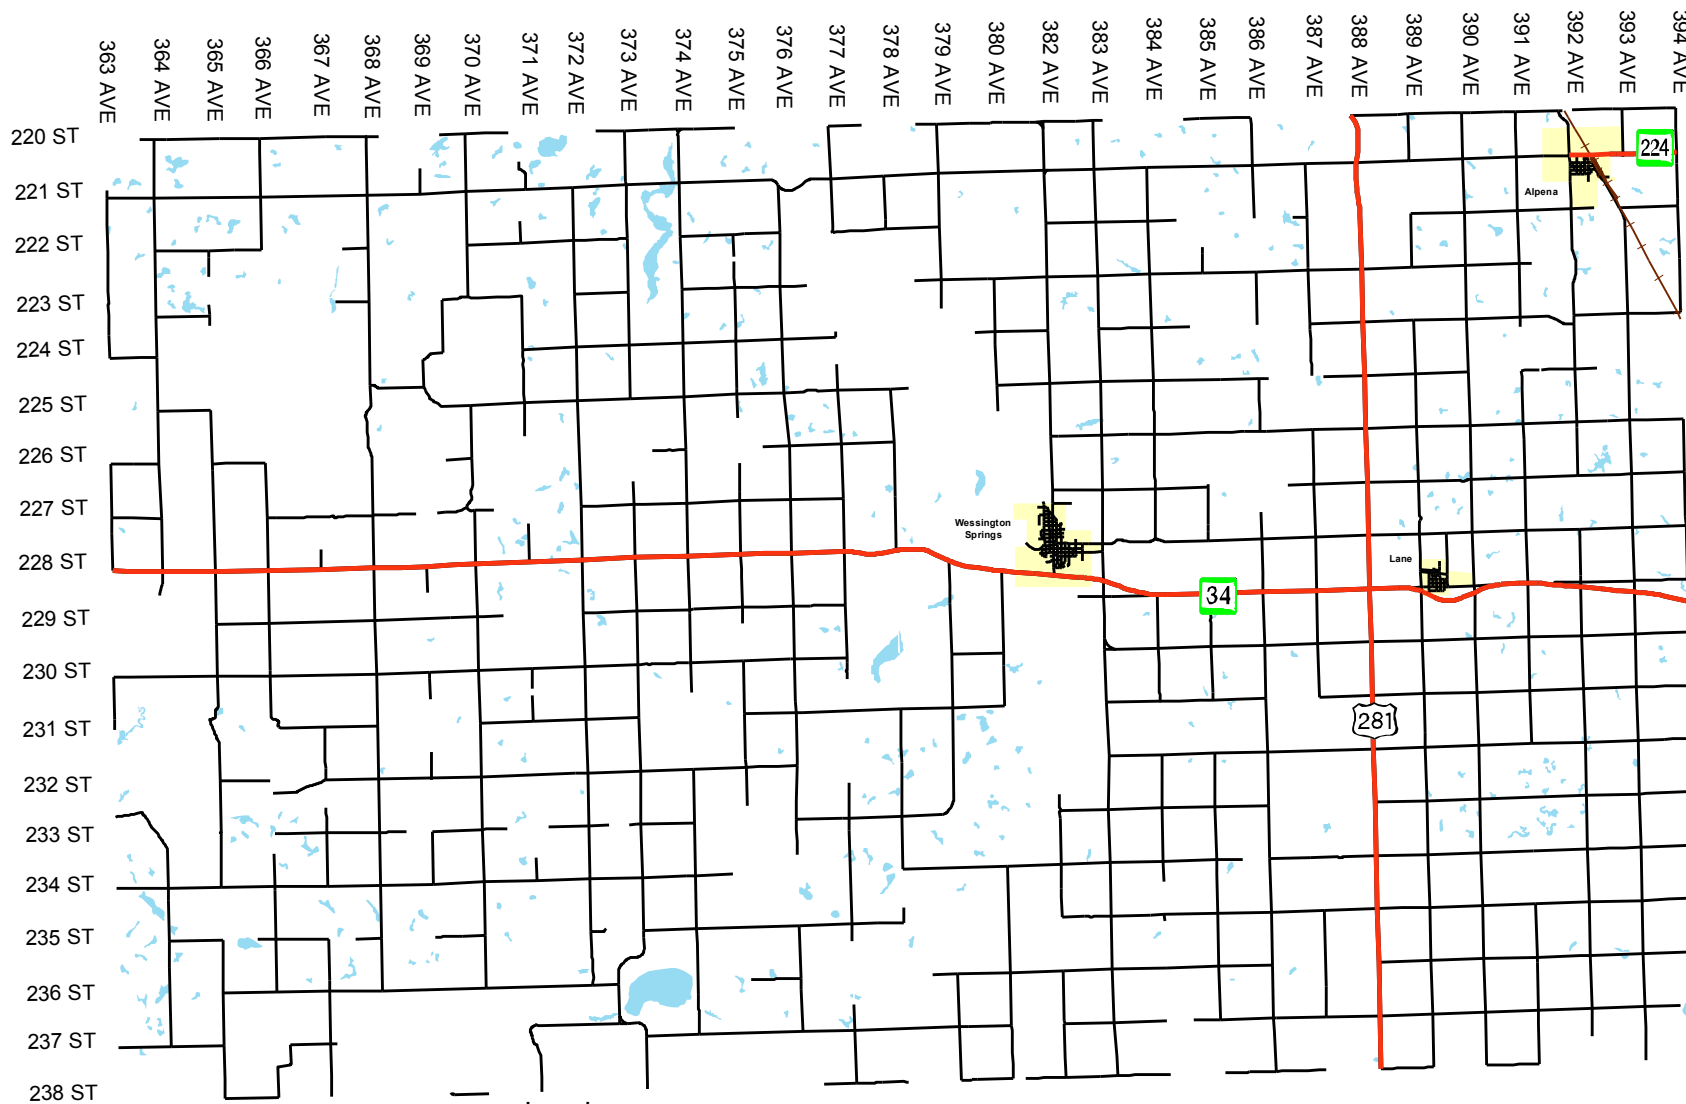

Jerauld County, South Dakota Basic Road Map

Legend

- HIGHWAY
- RAILROAD
- HARD SURFACE
- GRAVEL
- LOW MAINTENANCE
- CITY ROAD
- WATER
- CITY LIMIT

SOURCE: SDDOT GPS Road Centerline