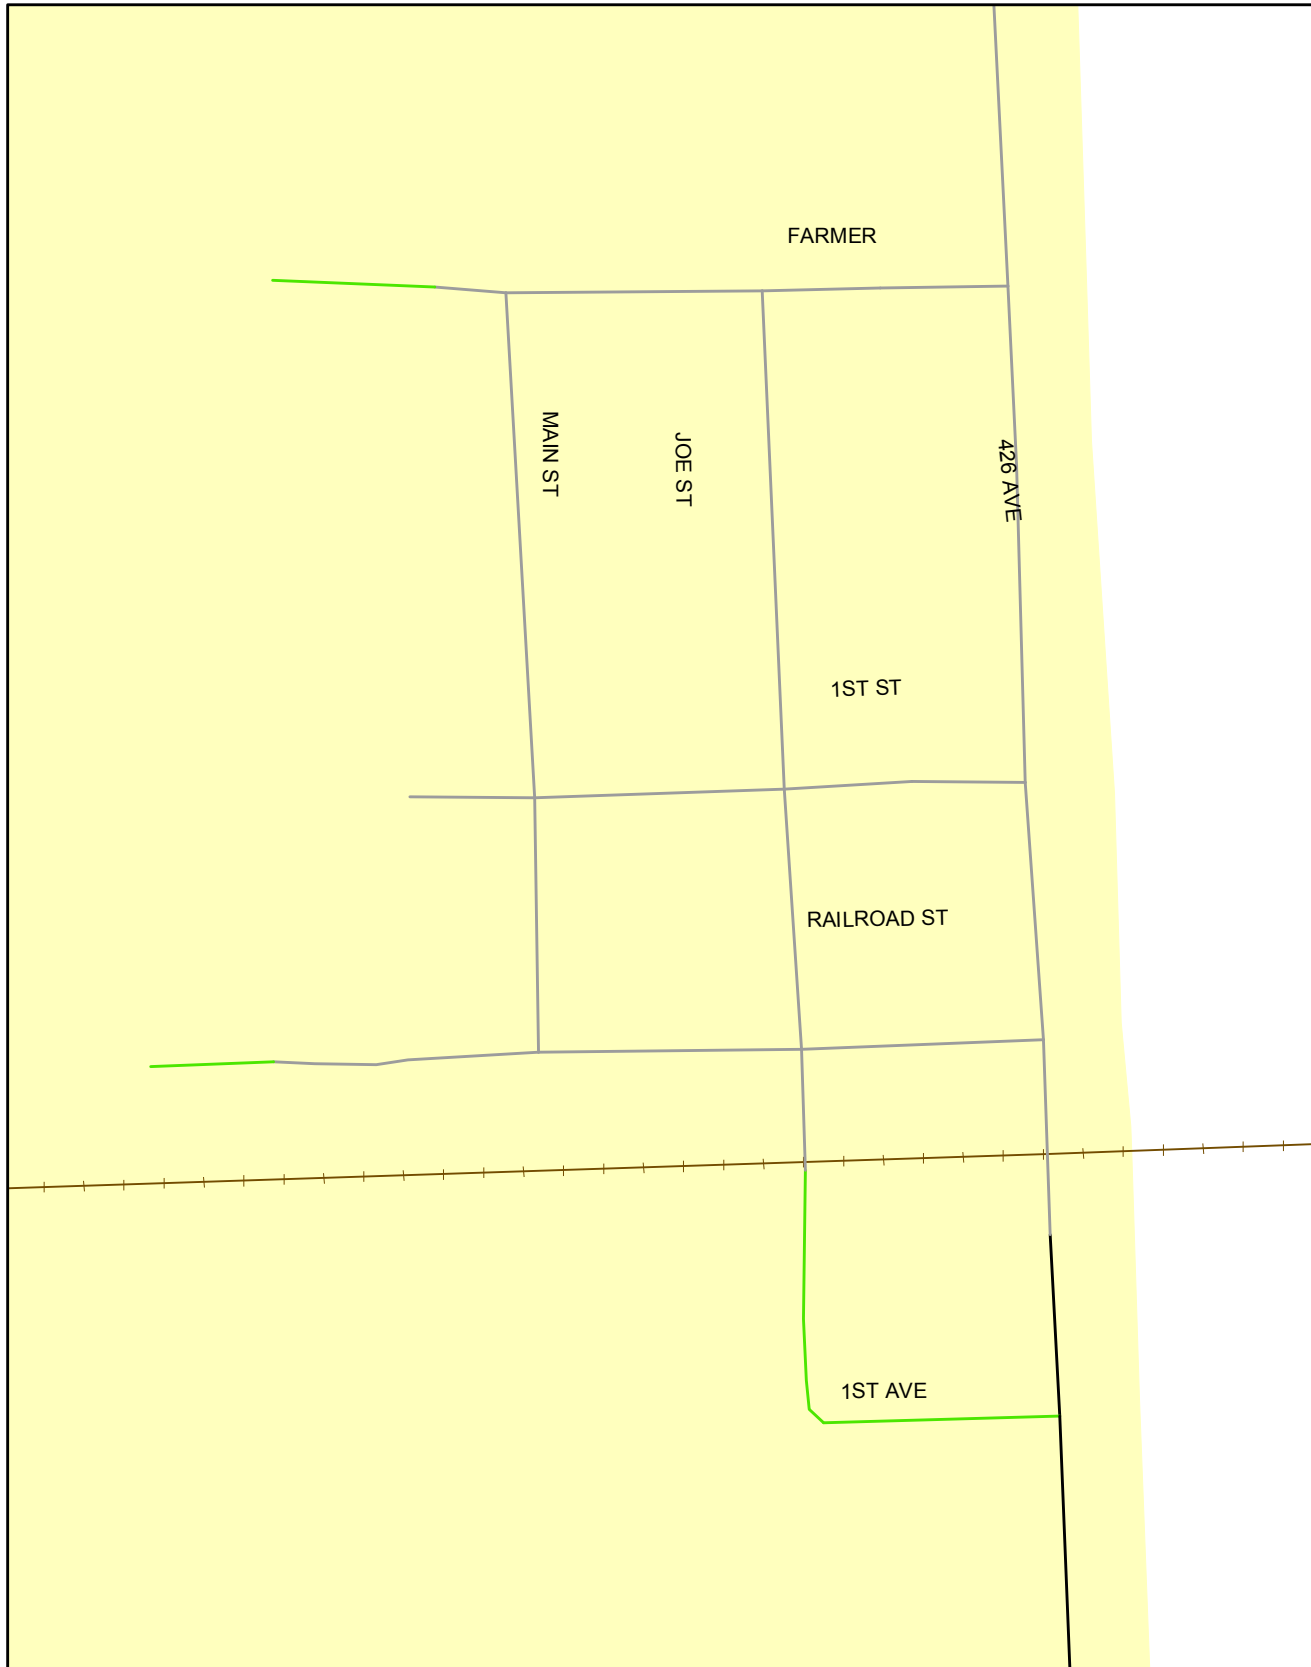

TOWN OF FARMER

Hanson County, South Dakota

Basic Road Map

This map is intended for general planning purposes only. This map may or may not accurately represent the actual conditions as they exist today. Any decisions made using this map should be field verified.

SOURCE: SDDOT GPS Road Centerline

Legend

- HARD SURFACE
- GRAVEL
- LOW MAINTENANCE
- RAILROAD
- CITY LIMITS

0 45 90 180 270 360 Feet