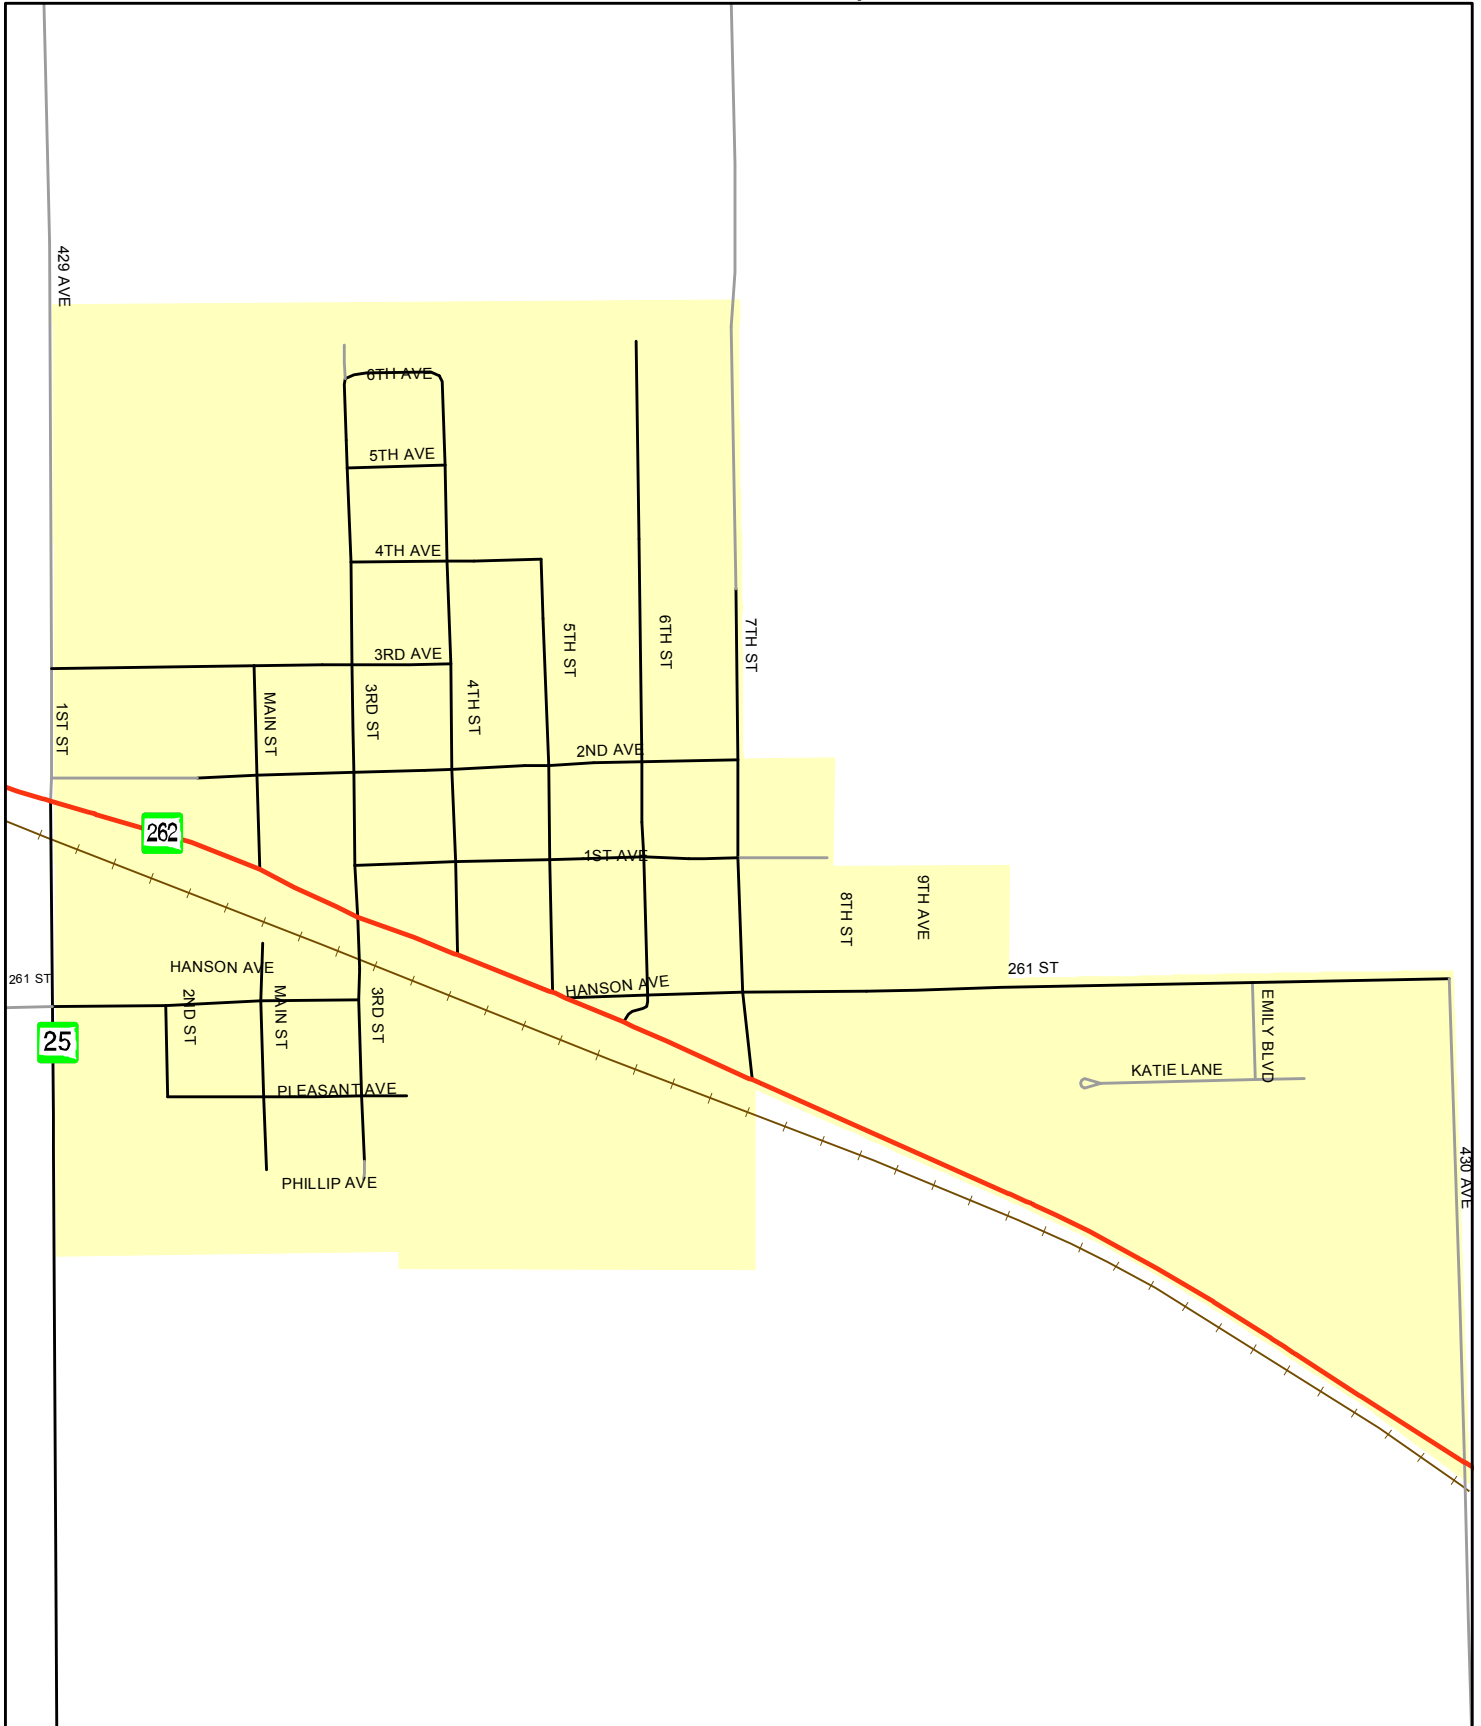

CITY OF EMERY

Hanson County, South Dakota

Basic Road Map

This map is intended for general planning purposes only. This map may or may not accurately represent the actual conditions as they exist today. Any decisions made using this map should be field verified.

SOURCE: SDDOT GPS Road Centerline

Legend

- US & STATE HIGHWAY
- CITY LIMITS
- HARD SURFACE
- GRAVEL
- LOW MAINTENANCE
- RAILROAD