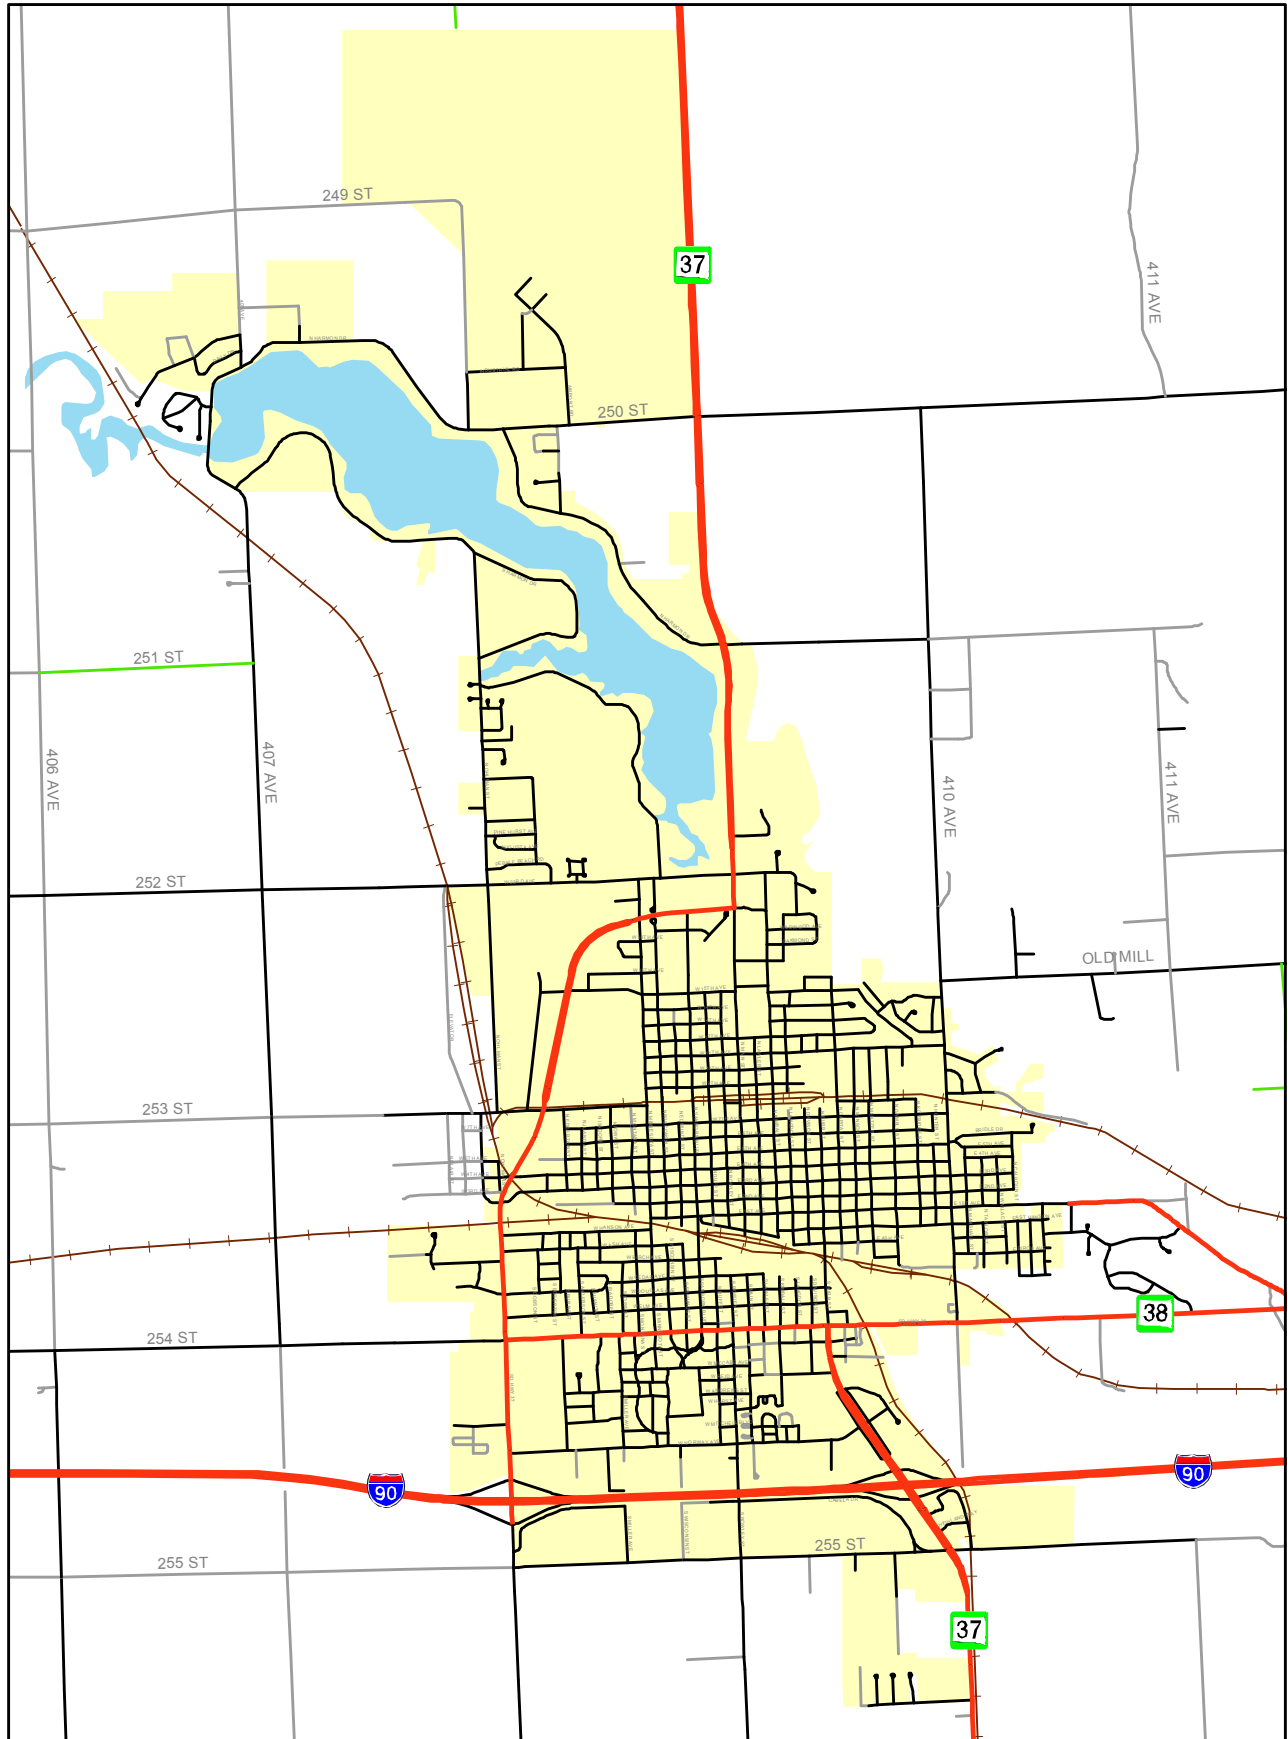

CITY OF MITCHELL

Davison County, South Dakota
Basic Road Map

This map is intended for general planning purposes only. This map may or may not accurately represent the actual conditions as they exist today. Any decisions made using this map should be field verified.

SOURCE: SDDOT GPS Road Centerline

Legend

- INTERSTATE/HIGHWAY
- HARD SURFACE
- GRAVEL
- LOW MAINTENANCE
- RAILROAD
- WATER
- CITY LIMITS

0 1,450 2,900 5,800 8,700 Feet