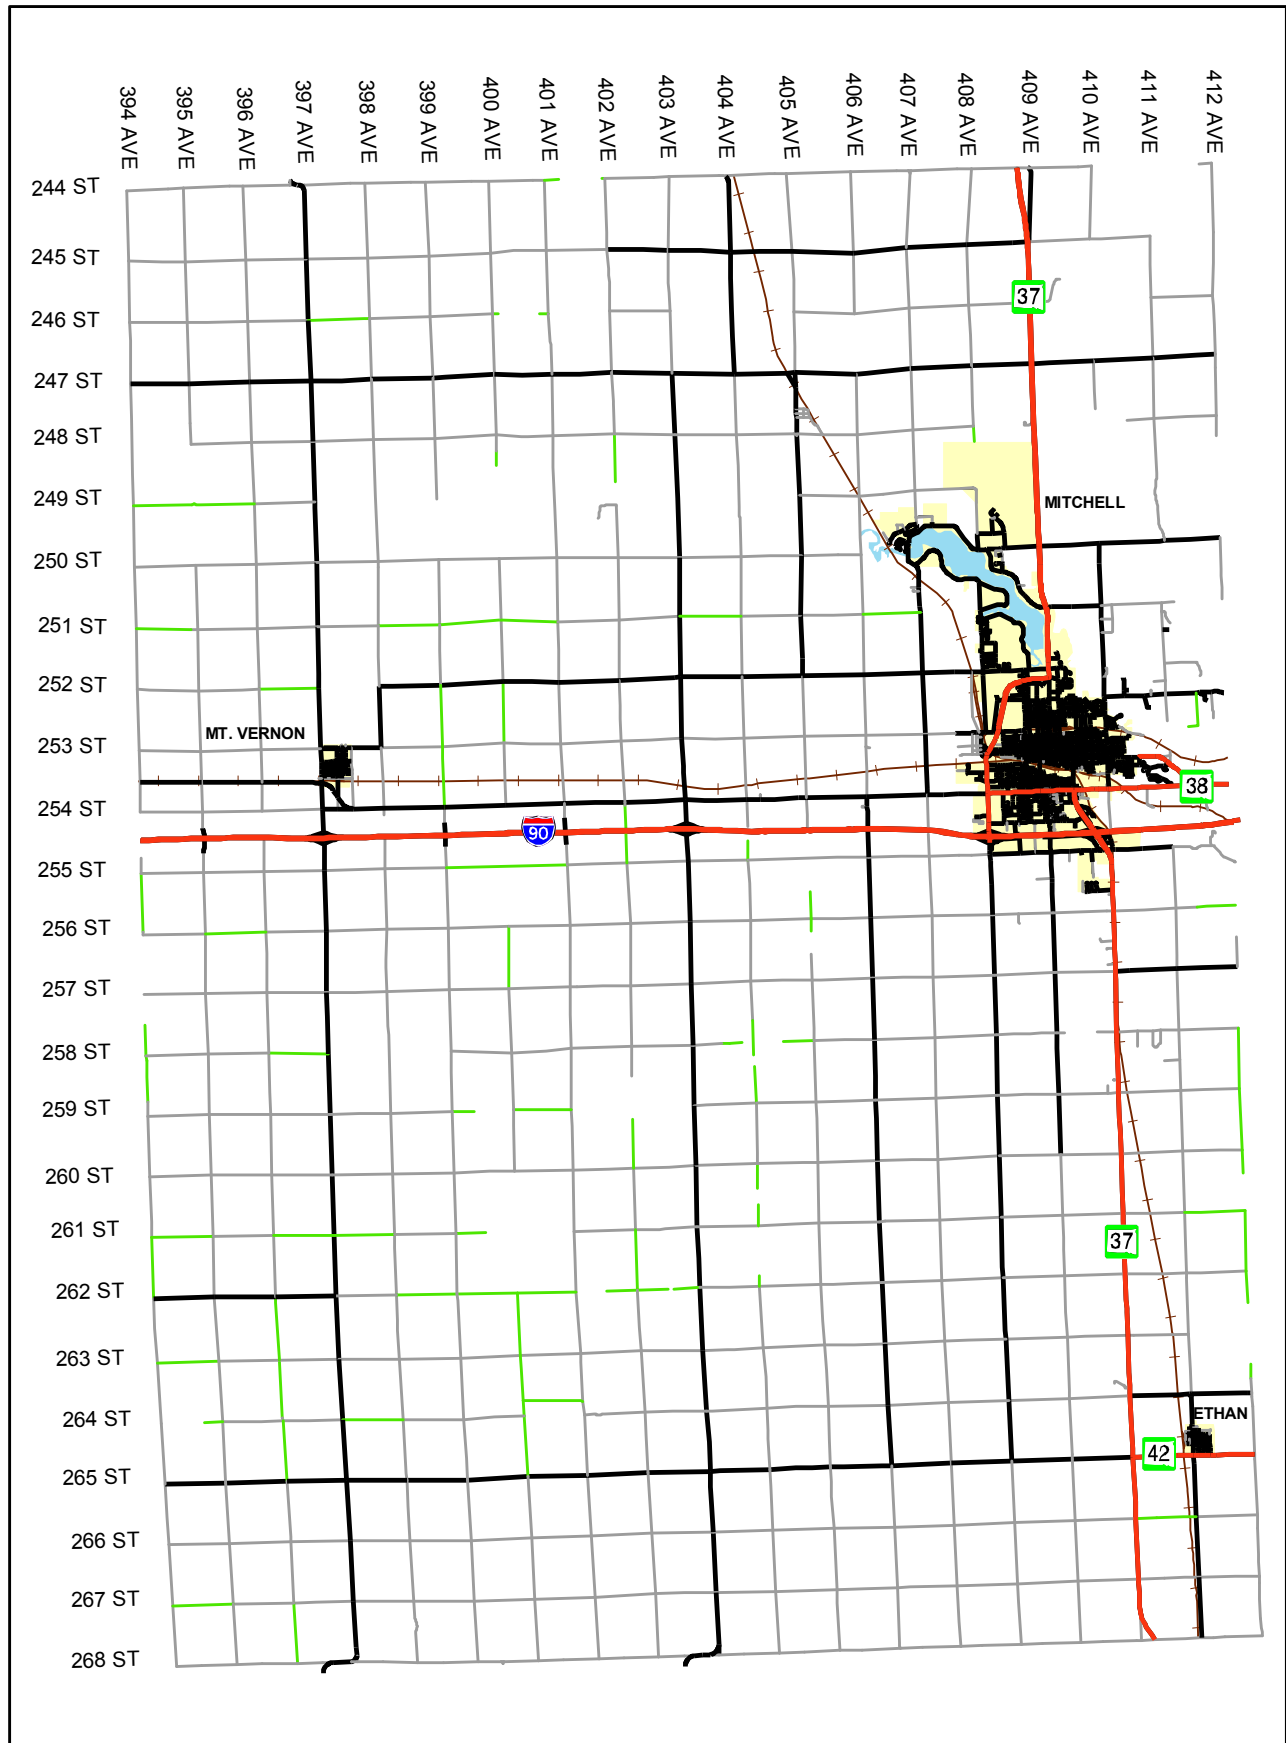

# DAVISON COUNTY, SOUTH DAKOTA

## Basic Highway Map

This map is intended for general planning purposes only. This map may or may not accurately represent the actual conditions as they exist today. Any decisions made using this map should be field verified.

SOURCE: SDDOT GPS Road Centerline

- Legend**
- INTERSTATE/HIGHWAY
  - HARD SURFACE
  - GRAVEL
  - LOW MAINTENANCE
  - - - CITY ROAD
  - - - RAILROAD
  - WATER
  - CITY LIMITS