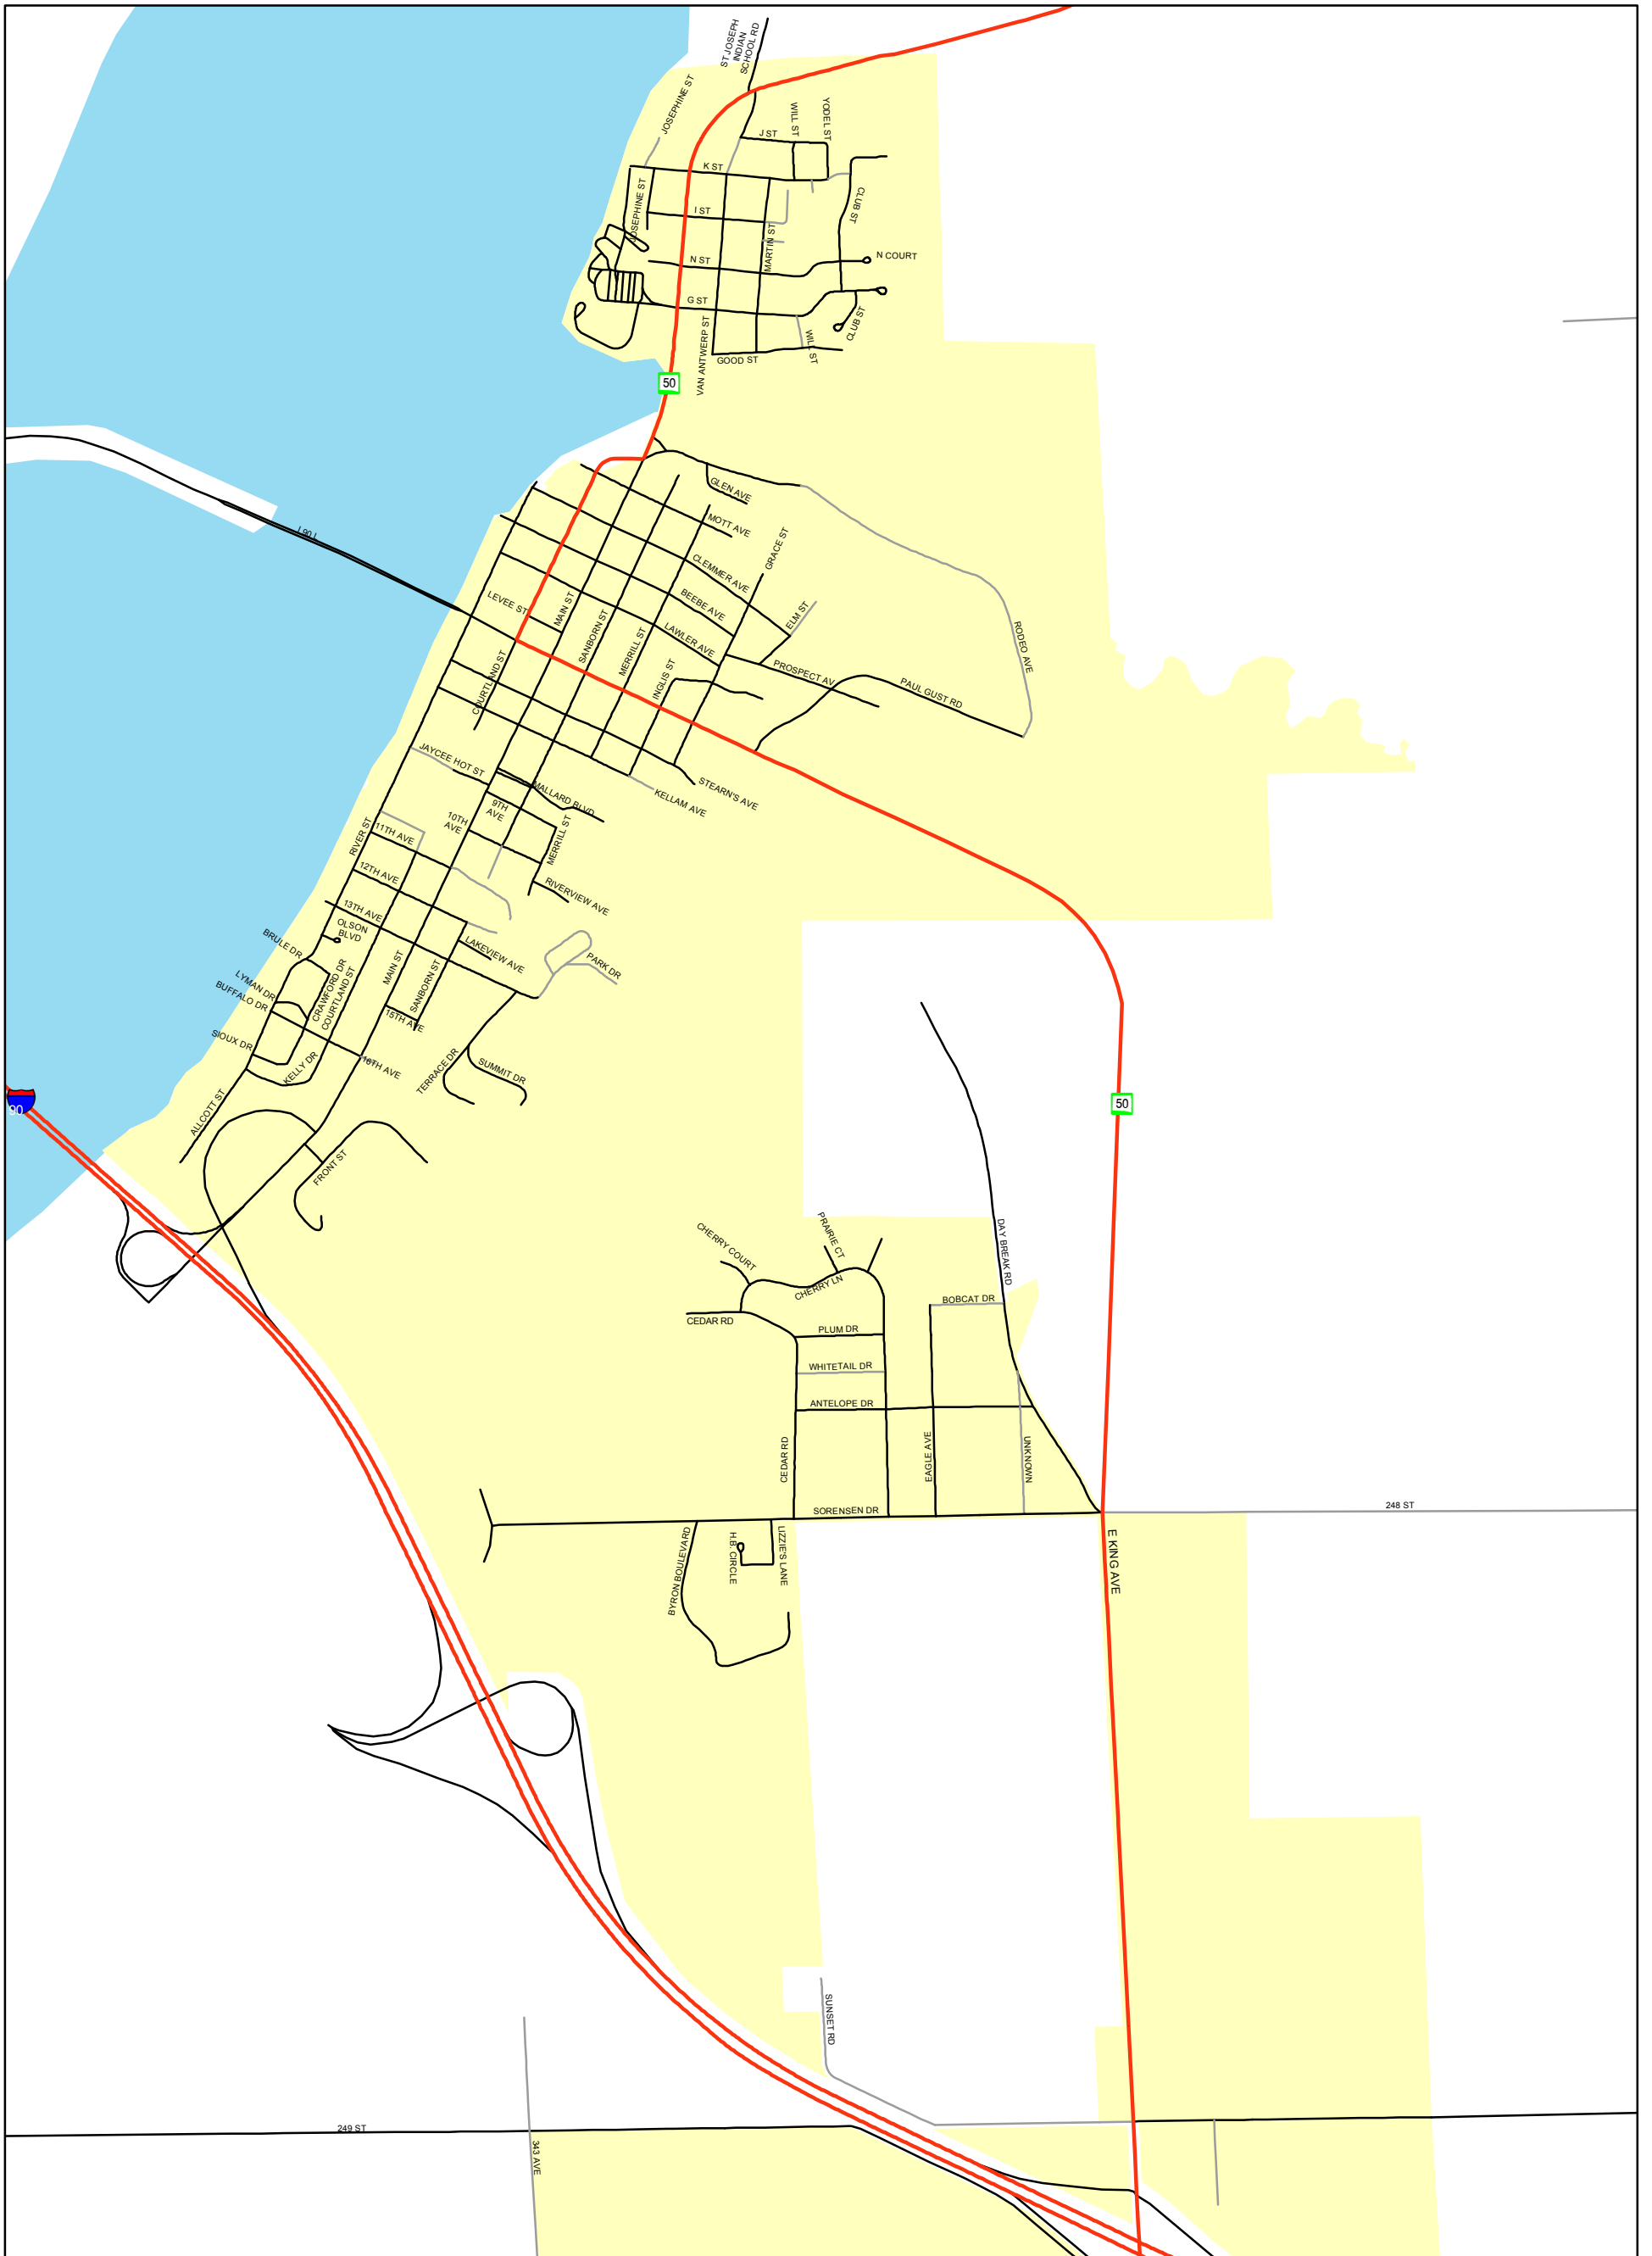

# CITY OF CHAMBERLAIN

Brule County, South Dakota  
Basic Road Map

This map is intended for general planning purposes only. This map may or may not accurately represent the actual conditions as they exist today. Any decisions made using this map should be field verified.

SOURCE: SDDOT GPS Road Centerline

### Legend

- US & STATE HIGHWAY
- WATER
- HARD SURFACE
- GRAVEL
- LOW MAINTENANCE
- CITY LIMIT