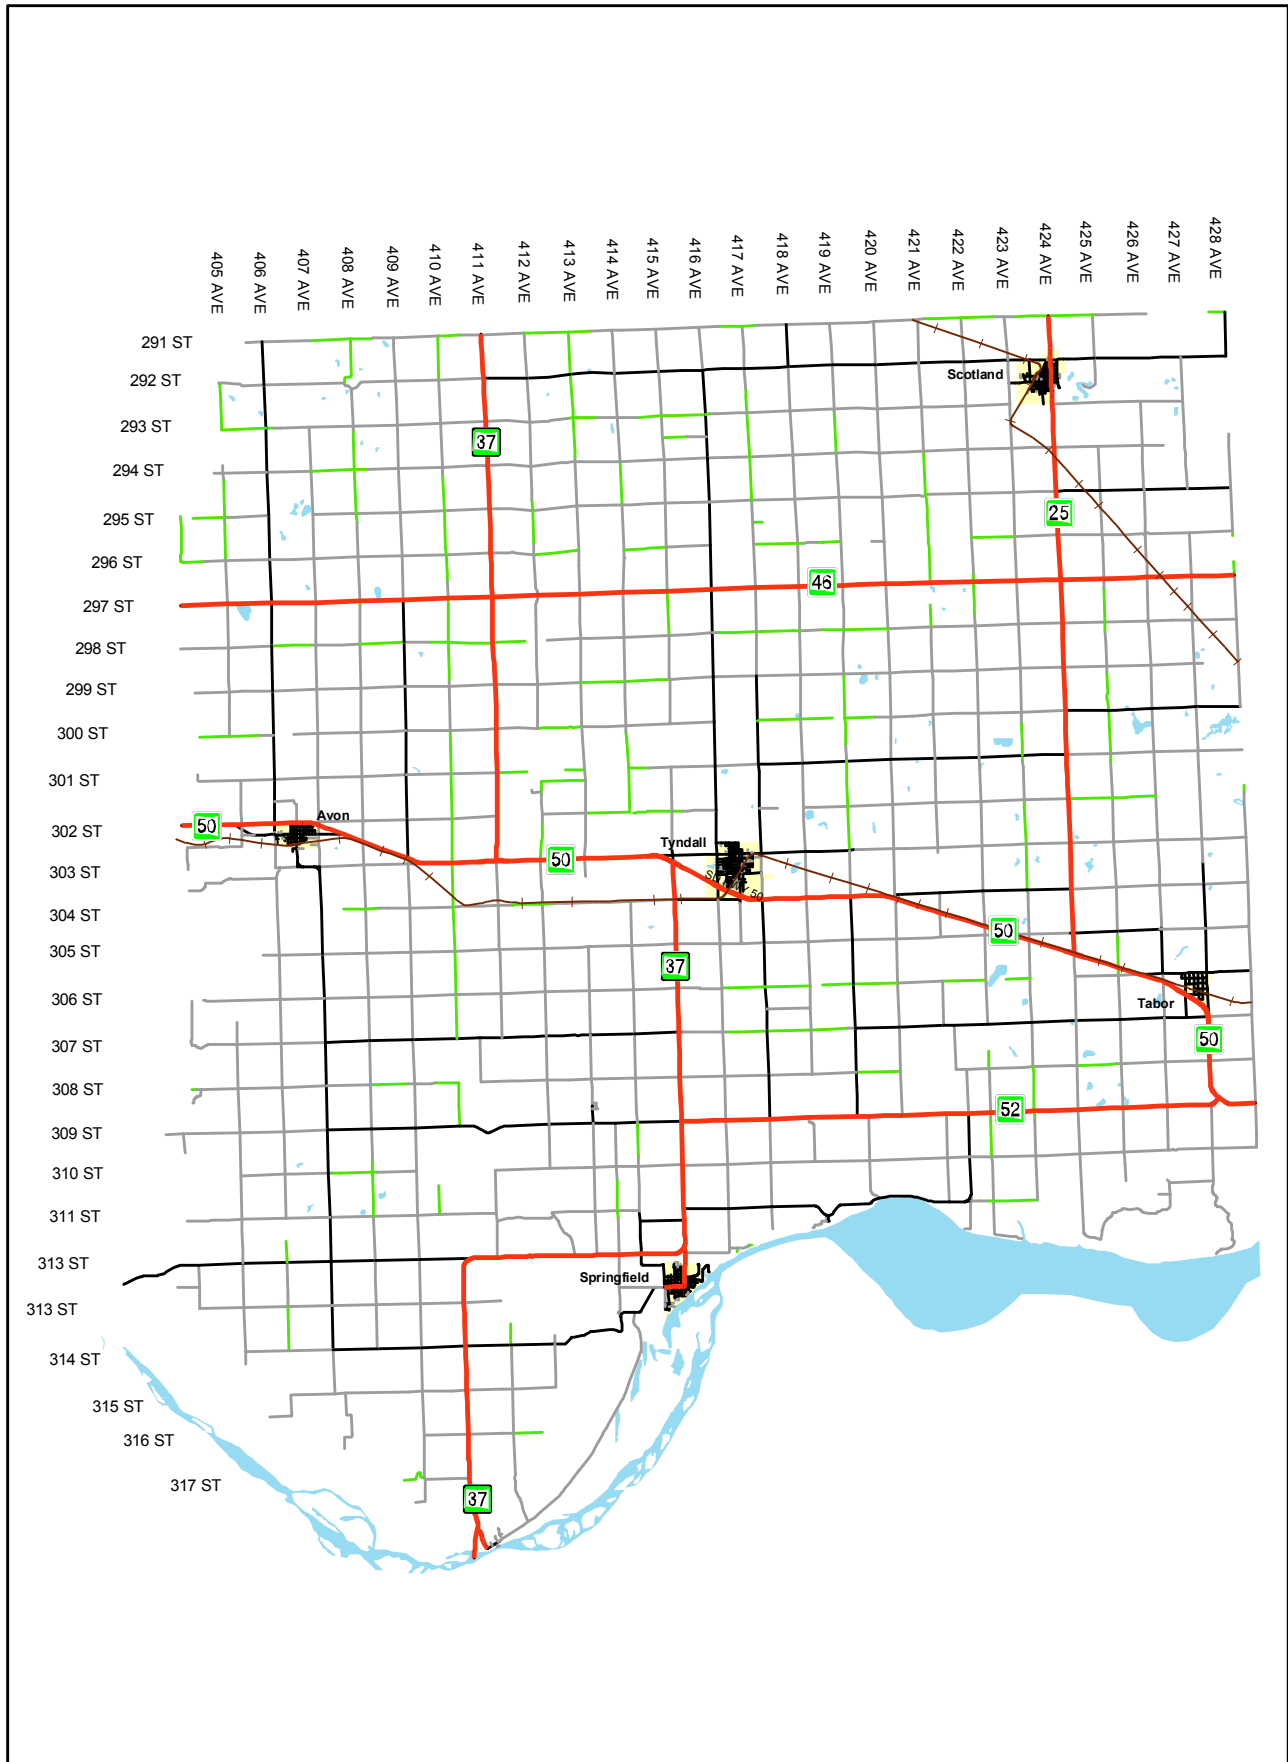

BON HOMME COUNTY, SOUTH DAKOTA

Basic Highway Map

This map is intended for general planning purposes only. This map may or may not accurately represent the actual conditions as they exist today. Any decisions made using this map should be field verified.

SOURCE: SDDOT GPS Road Centerline

- Legend**
- RAILROAD
 - HIGHWAY
 - HARD SURFACE
 - GRAVEL
 - LOW MAINTENANCE
 - WATER
 - CITY LIMIT