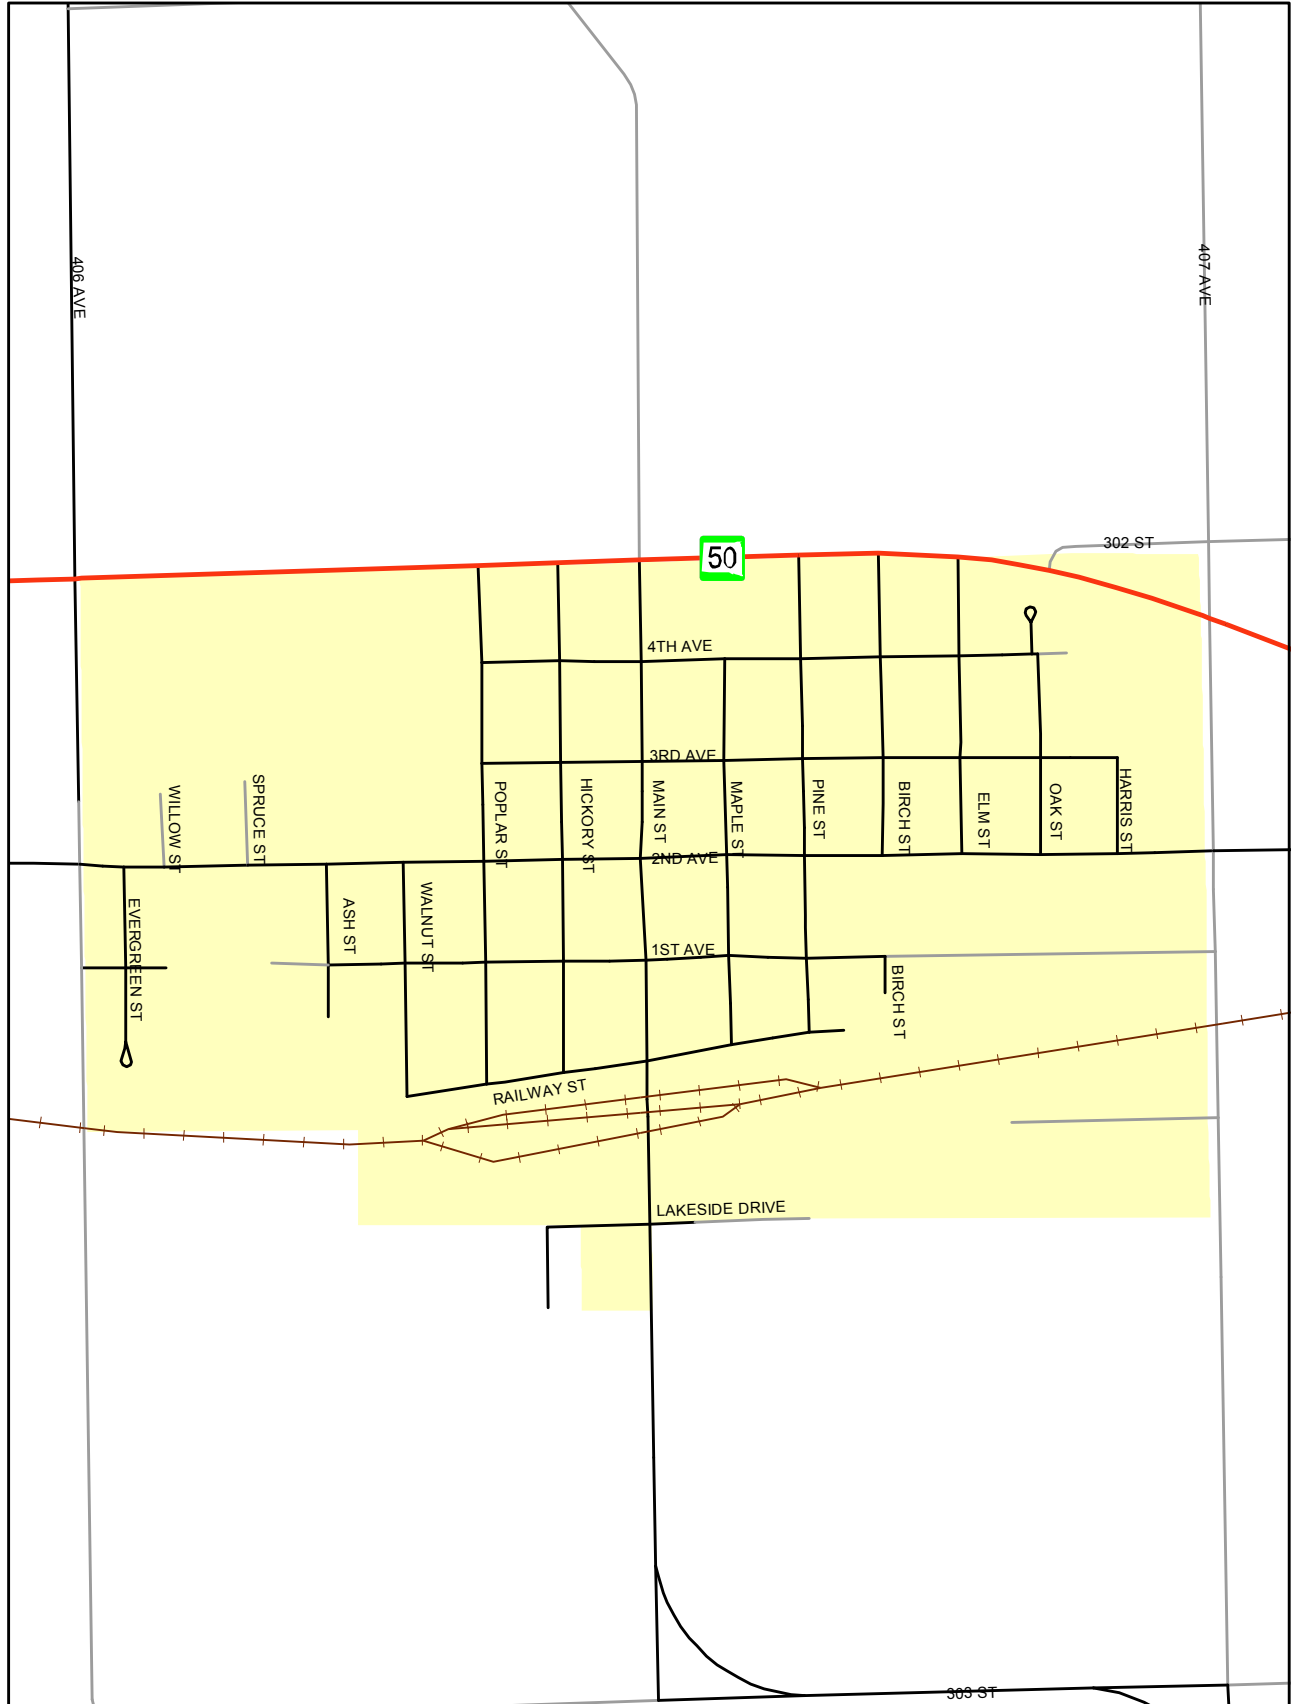

## Bon Homme County, South Dakota

### Basic Road Map

This map is intended for general planning purposes only. This map may or may not accurately represent the actual conditions as they exist today. Any decisions made using this map should be field verified.

SOURCE: SDDOT GPS Road Centerline

#### Legend

- RAILROAD
- HIGHWAY
- HARD SURFACE
- GRAVEL
- LOW MAINTENANCE
- WATER
- CITY LIMIT

0    240    480    960    1,440    1,920  
 Feet